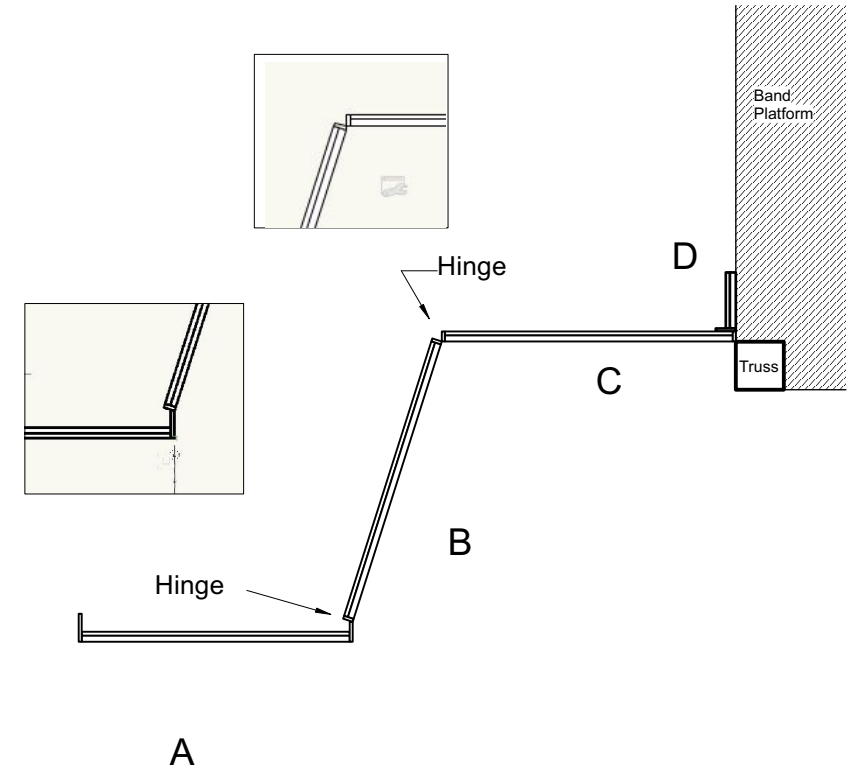

**A (REVISED)**  
Scenery Flats with 1/4" Sheetboard Surface

**Top View- Assembly Detail (stage right shown)**

Producing Organization	Production Title	Director	Drawing Information	Scale	Stage Right Walls (SL Walls Mirror Image)	Drawing Number
Northfield Schools	2022 Rock N Roll Revival	Ray Coudret	Date 1/10/22 Drawn By B. Bjorklund	1/4"=1'-0"		X of X
			Revision: 1/31/22			

Video Panel Location:  
60" wide  
40" Tall  
3 1/2" Deep

NOTE: Remove  
1/4" sheetboard in  
this area

Trim and Framing applied to Surface of scenery flats

Trim & LED Video Panel Framing- 3D View. Wall Unit C

Revision:

Drawn By B. Bjorklund 1/31/22

Scale

1/4"=1'-0"

Stage Right Walls  
Wall Unit C 3D Detail

Drawing Number

X of X